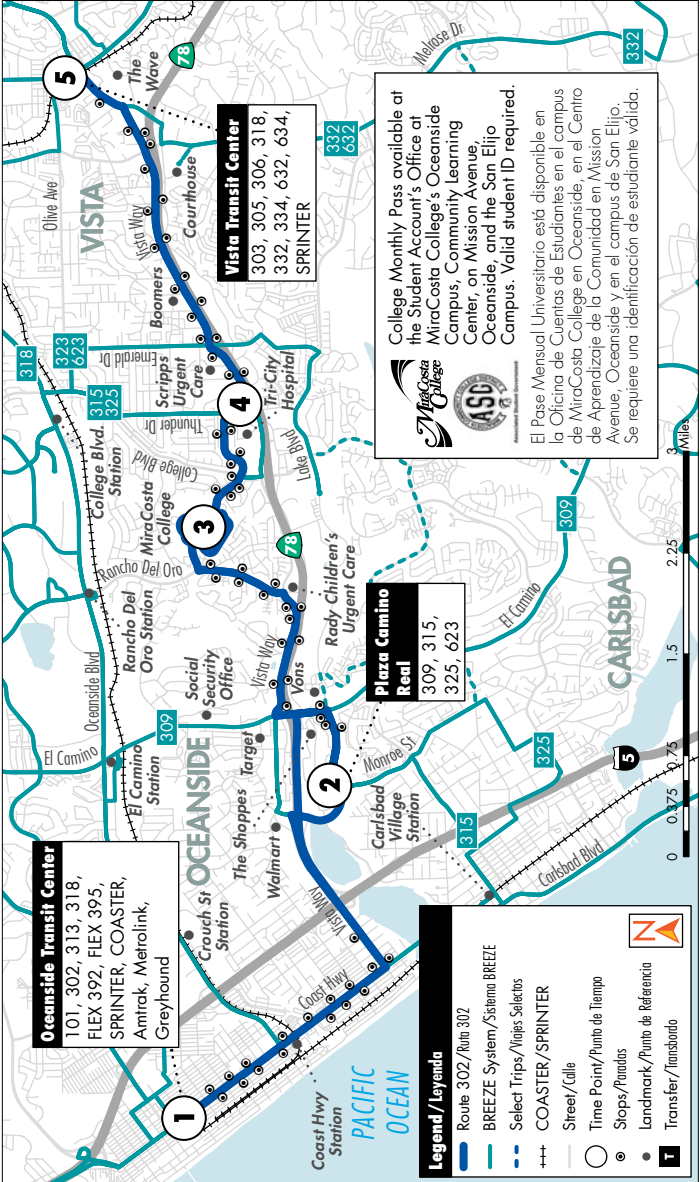

302

Oceanside to Vista via Vista Way

Oceanside a Vista via Vista Way

M-F • SA • SU
L-V • SÁ • DO

Destinations/Destinos

- MiraCosta College
- Plaza Camino Real
- The Shoppes at Carlsbad

- Tri-City Medical Center
- Rady Children's Hospital
- Coast Hwy. SPRINTER Station
- Vista Community Clinic

See pg. 6 for Holiday schedules/Ver pág. 276 para obtener los horarios de días festivos

Saturday & Sunday Westbound to Oceanside <i>Sábado y Domingo • Dirección hacia el oeste a Oceanside</i>				
Vista Transit Center	Thunder Dr. & Vista Way	MiraCosta College	Plaza Camino Real Transit Center	Oceanside Transit Center
5	4	3	2	1
8:36	8:46	8:52	9:04	9:18
9:06	9:16	9:22	9:34	9:48
9:36	9:45	9:51	10:03	10:17
10:06	10:15	10:21	10:32	10:45
11:06	11:15	11:21	11:32	11:45