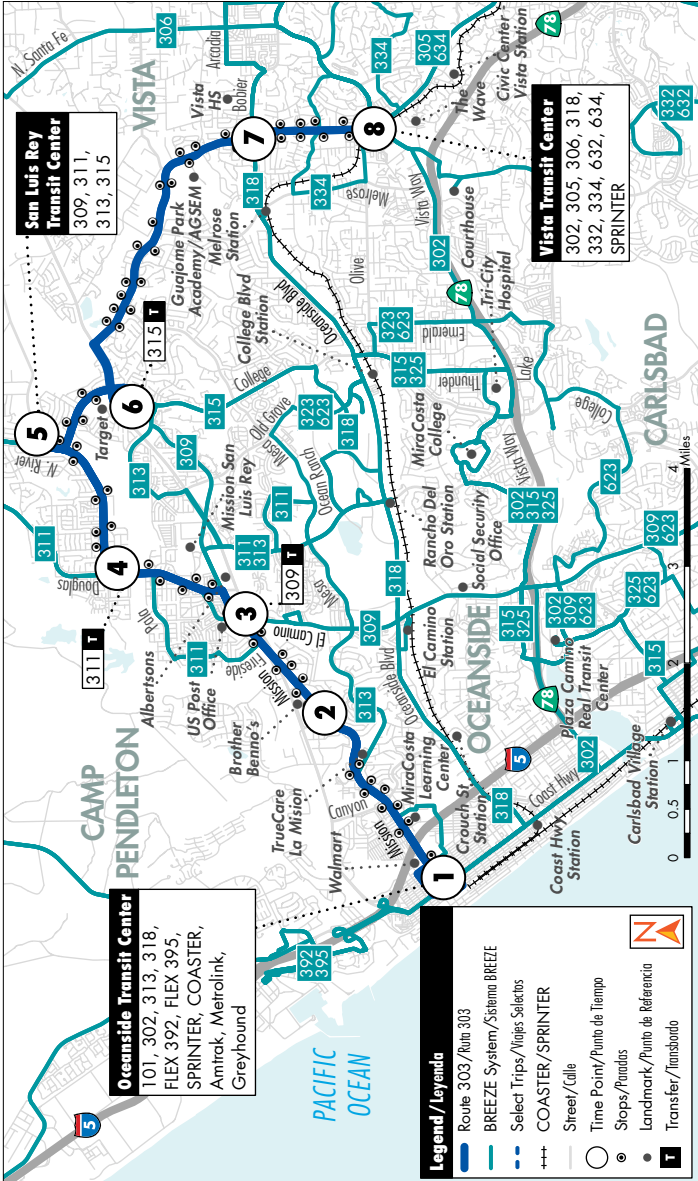

303

Oceanside to Vista via Town Center North

Oceanside a Vista via Town Center North

M-F • SA • SU
L-V • SÁ • DO

Destinations/Destinos

- TrueCare La Mision
- MiraCosta College Learning Center
- Town Center North (Walmart)
- Vista High School

- Antique Gas & Steam Engine Museum (AGSEM)
- Jefferson Middle School
- Oceanside High School
- Vista Community Clinic