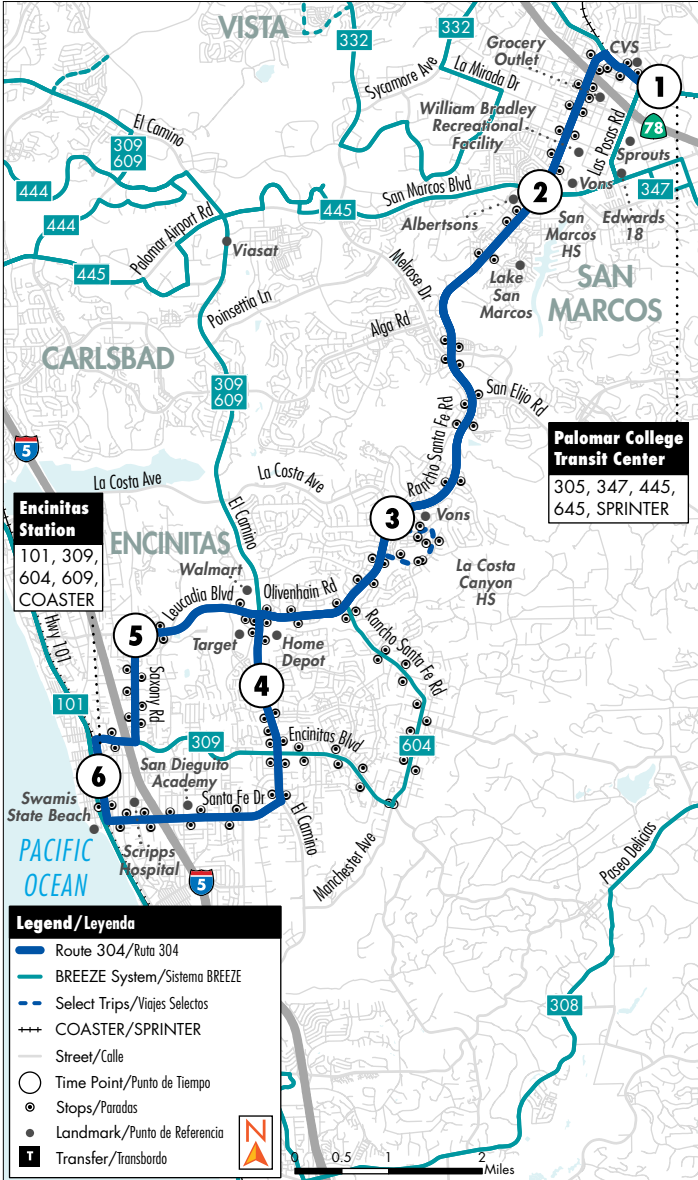

304

Encinitas to San Marcos via Rancho Santa Fe Rd.

Encinitas a San Marcos via Rancho Santa Fe Rd.

M-F • SA
L-V • SÁ

Destinations/Destinos

- Palomar College
- San Marcos High School
- Encinitas Ranch Town Center
- YMCA

- Scripps Memorial Hospital
- Lake San Marcos
- Encinitas City Hall
- San Dieguito Academy