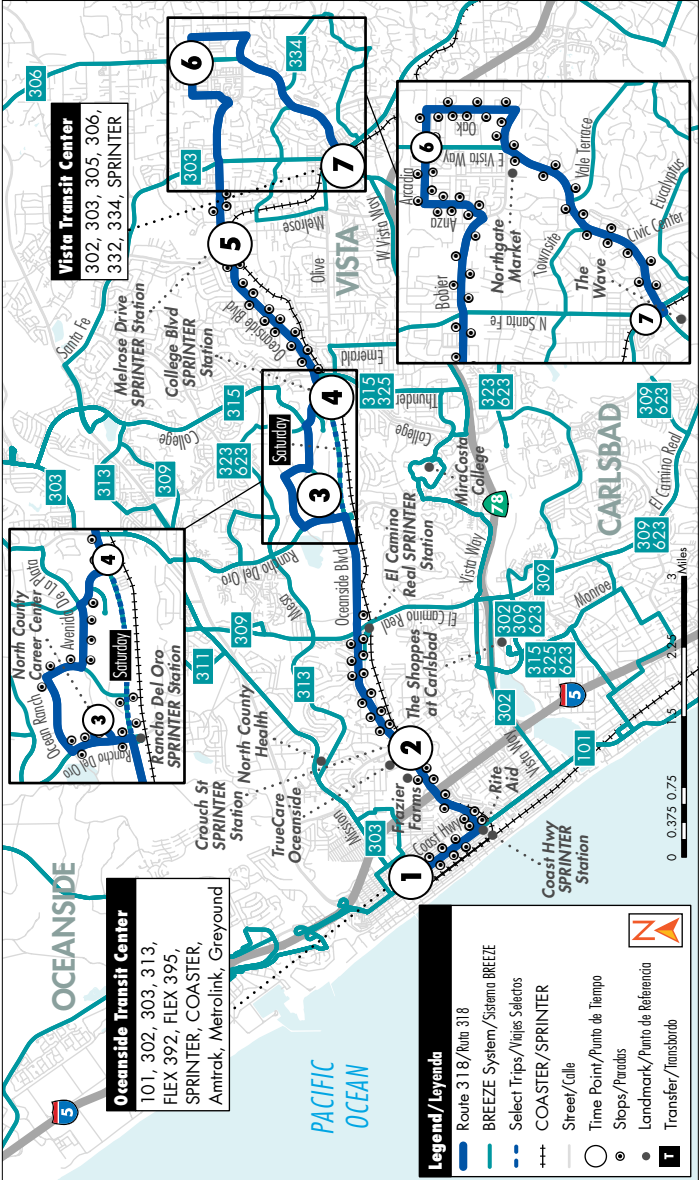

M-F • SA
L-V • SÁ

Destinations/Destinos

- Vista High School
- North County Coastal Career Center
- Albertsons

- Alta Vista High School
- VA Clinic