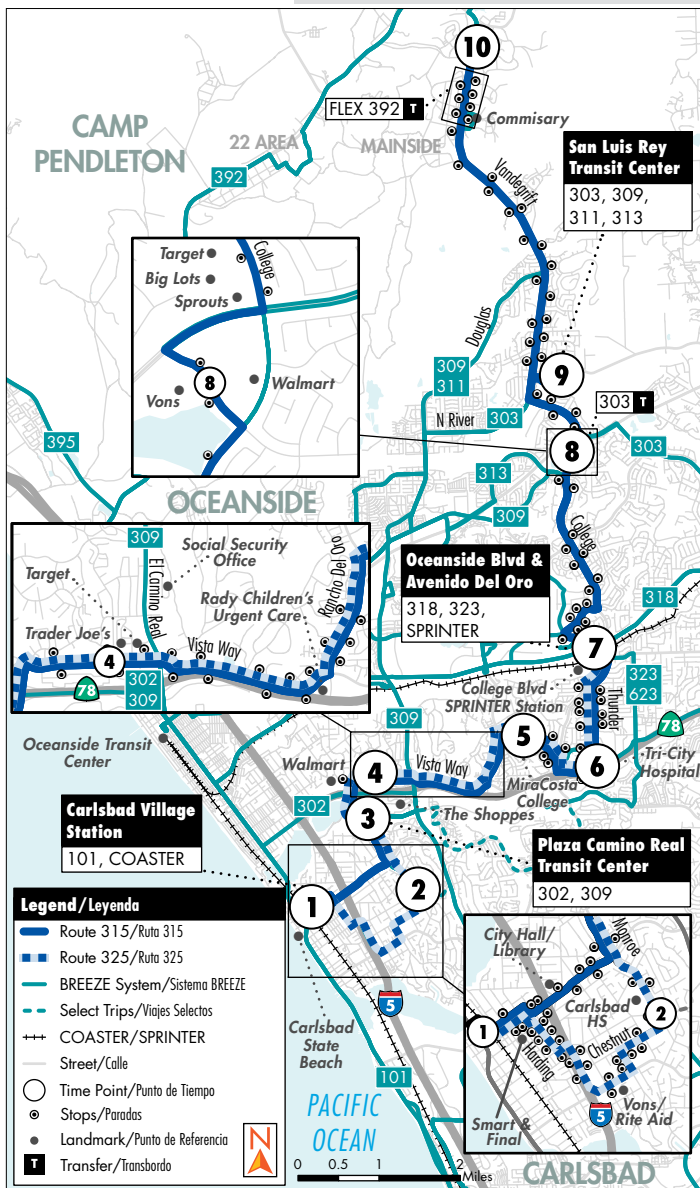

315/325

Carlsbad Village Station to 14 Area/ College Blvd. SPRINTER Station

Carlsbad Village Station a 14 Area/College Blvd. Estación de SPRINTER

M-F • SA • SU
L-V • SÁ • DO

M-F • SA
L-V • SÁ

Destinations/Destinos

- MiraCosta College
- Target
- Walmart

- Tri-City Medical Center
- The Shoppes at Carlsbad
- Carlsbad State Beach
- Camp Pendleton - Mainside

315/325

**Carlsbad Village Station to 14 Area/
College Blvd. SPRINTER Station**
Carlsbad Village Station a 14 Area/College Blvd. Estación
de SPRINTER

Saturday Southbound to Carlsbad Village Station

Sábado • Dirección hacia el sur a la Estación Carlsbad Village

Route Ruta	Vandegrift & 16th St.	San Luis Rey Transit Center	Town Center North	Oceanside Bl. & Avenida Del Oro	Thunder Dr. & Vista Way	MiraCosta College	Vista Way & Via Esmarca	Plaza Camino Real Transit Center	Chestnut & Monroe St. (Carlsbad HS)	Carlsbad Village Station
	10	9	8	7	6	5	4	3	2	1
315	6:21	6:33	6:40	6:50	6:56	7:04	7:10	7:18	-	7:27a
315	7:20	7:33	7:40	7:50	7:57	8:05	8:12	8:20	-	8:30
325	-	-	-	8:28	8:35	8:43	8:50	8:59	9:03	9:15
315	8:20	8:33	8:40	8:50	8:57	9:05	9:12	9:21	-	9:31
315	9:18	9:32	9:40	9:50	9:57	10:05	10:12	10:22	-	10:32
315	10:16	10:30	10:39	10:50	10:57	11:05	11:12	11:23	-	11:33
325	-	-	-	11:25	11:32	11:41	11:49	12:00	12:04	12:16p
315	11:16	11:30	11:39	11:50	11:57	12:06	12:14	12:25	-	12:36
315	12:16	12:30	12:39	12:50	12:57	1:06	1:14	1:25	-	1:36
315	1:16	1:30	1:39	1:50	1:57	2:06	2:14	2:25	-	2:36
325	-	-	-	2:26	2:33	2:42	2:50	3:01	3:05	3:16
315	2:16	2:30	2:39	2:50	2:57	3:06	3:14	3:25	-	3:36
315	3:16	3:30	3:39	3:50	3:57	4:06	4:14	4:25	-	4:36
325	4:16	4:30	4:39	4:50	4:57	5:06	5:14	5:25	-	5:36
325	-	-	-	5:27	5:34	5:43	5:51	6:01	6:05	6:16
315	5:16	5:30	5:39	5:50	5:57	6:06	6:14	6:24	-	6:35
315	6:17	6:30	6:39	6:50	6:57	7:04	7:12	7:22	-	7:32
315	7:18	7:31	7:39	7:50	7:57	8:04	8:10	8:20	-	8:30
315	8:19	8:32	8:39	8:50	8:57	9:04	9:10	9:20	-	9:30