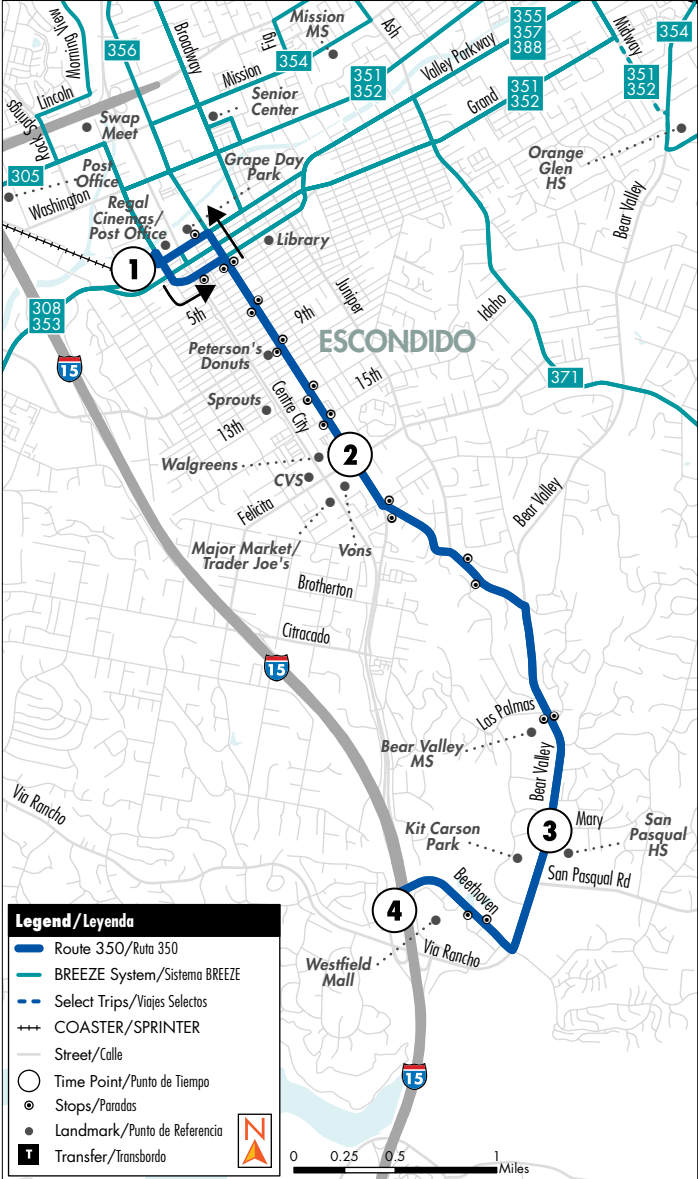

350

Escondido to Del Lago Transit Station via Westfield North County Mall

Escondido a la Estación de Tránsito Del Lago via Westfield North County Mall

M-F • SA • SU
L-V • SÁ • DO

Destinations/Destinos

- Kit Carson Park
- L.R. Green School
- Connect to MTS 235 or 280 for service to San Diego

- San Pasqual High School
- Bear Valley Middle School
- North County Mall