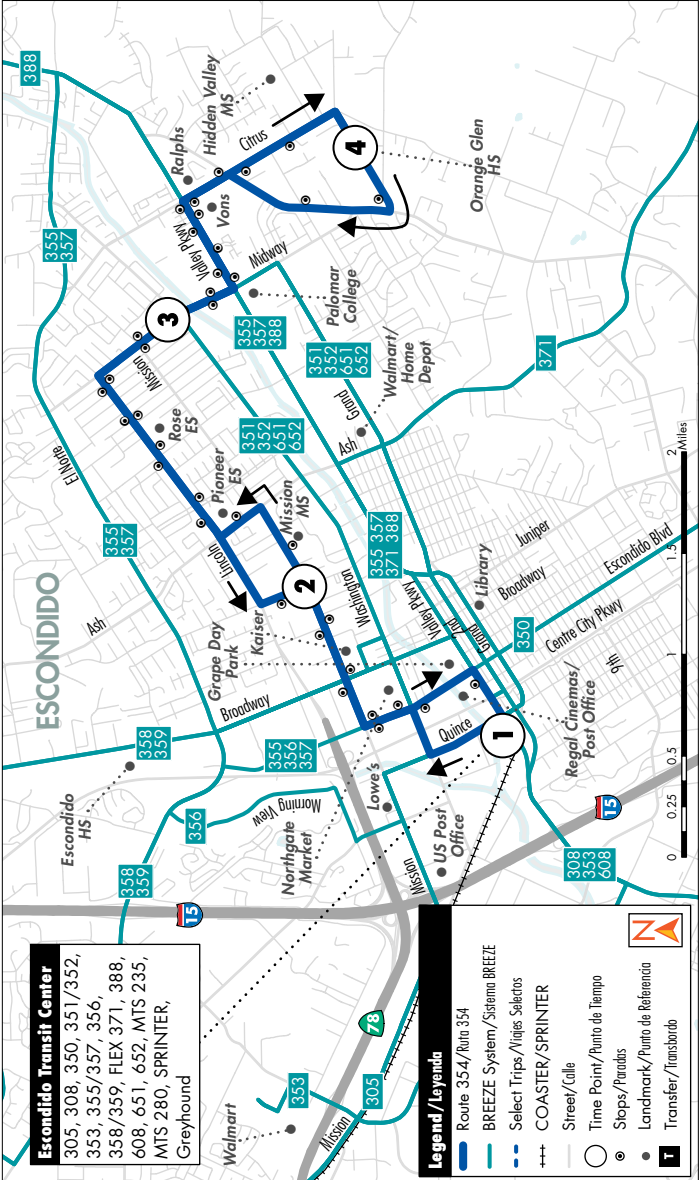

354

Orange Glen High School via Mission, Lincoln & Citrus

Orange Glen High School via Mission, Lincoln y Citrus

M-F • SA • SU
L-V • SÁ • DO

Destinations/Destinos

- Escondido Civic Center
- Hidden Valley Middle School
- Orange Glen High School

- Mission Middle School
- Palomar College Escondido Branch
- North County Inland Career Center