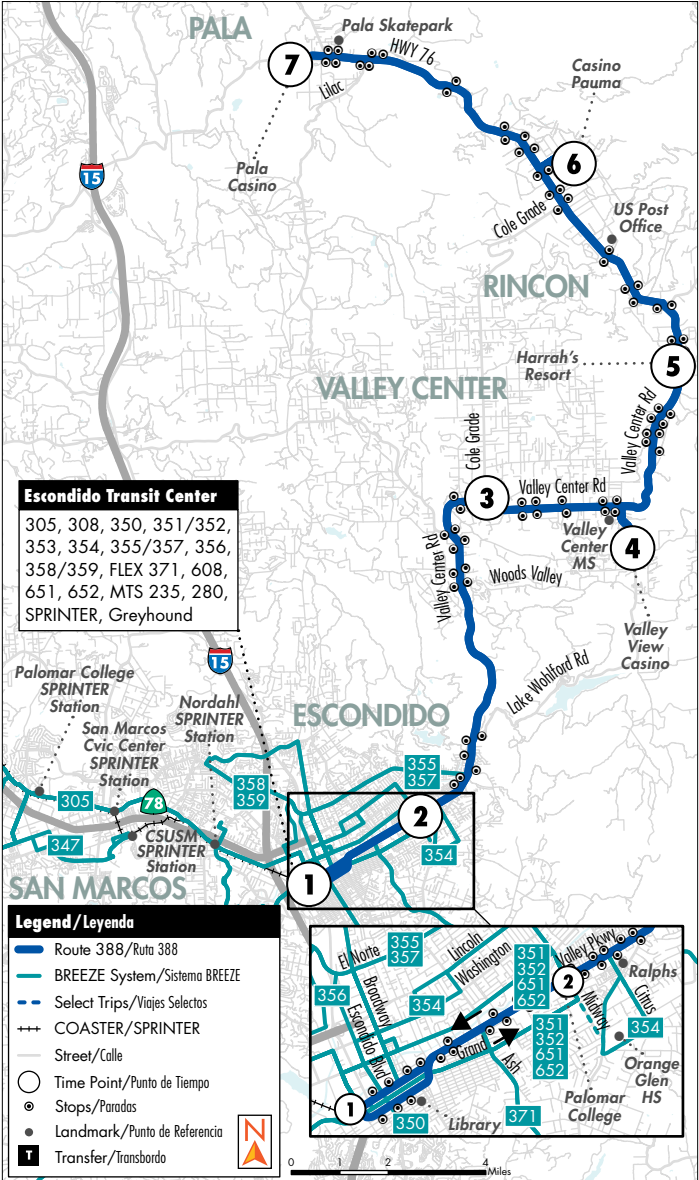

M-F • SA • SU
L-V • SÁ • DO

Destinations/Destinos

- Palomar College Escondido Branch
- Harrah's Rincon Casino
- Pala Casino

- Casino Pauma
- Valley View Casino
- East Valley Community Center