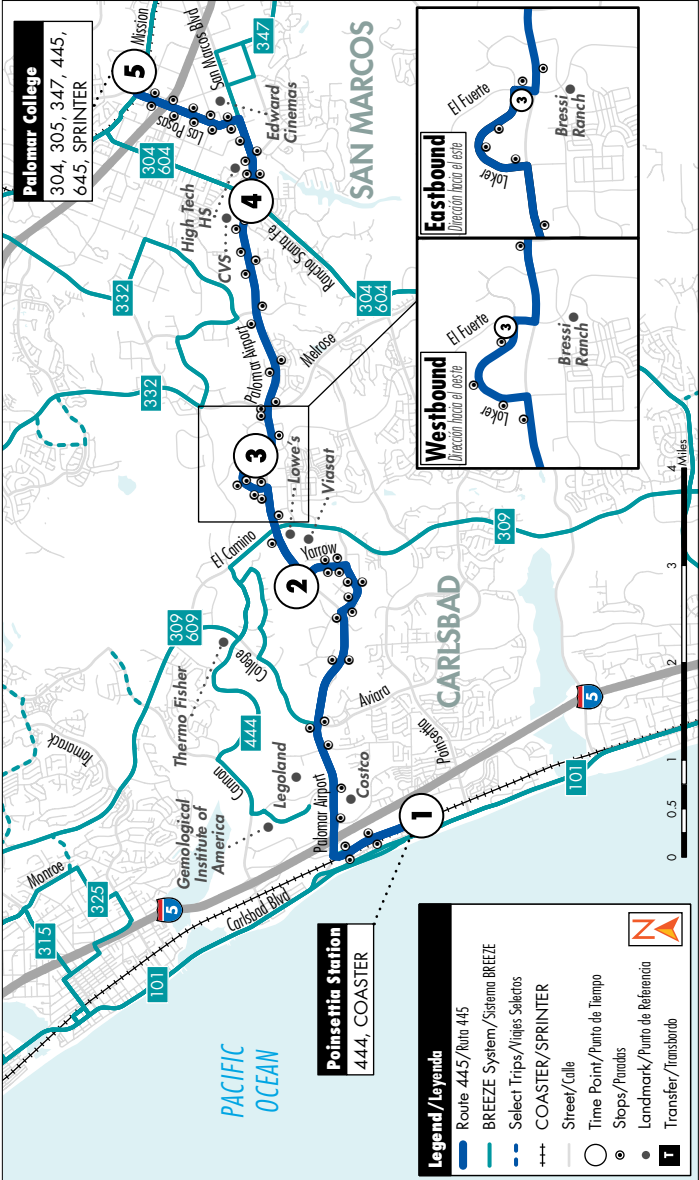

445

Carlsbad Poinsettia COASTER Connection to Palomar College

Conexión 445 Carlsbad Poinsettia COASTER a Palomar College

M-F
L-V

Destinations/Destinos

- McClellan Palomar Airport
- Palomar College
- San Marcos High School

- High Tech High School – North County
- Carlsbad Poinsettia COASTER Station
- Viasat

445**Carlsbad Poinsettia COASTER Connection to Palomar College**

Conexión 445 Carlsbad Poinsettia COASTER a Palomar College

See pg. 6 for Holiday schedules/Ver pág. 276 para obtener los horarios de días festivos

Monday - Friday						
Eastbound to Palomar College						
<i>Lunes a Viernes • Dirección hacia el este a Palomar College</i>						
ARRIVING SB COASTER From Oceanside <i>Llegada SB COASTER desde Oceanside</i>	ARRIVING NB COASTER From San Diego <i>Llegada NB COASTER desde San Diego</i>	Carlsbad Poinsettia Station	Palomar Airport Rd. & Yarrow Dr.	Loker Ave. & El Fuerte St.	San Marcos Blvd. & Rancho Santa Fe Rd.	Palomar College Transit Center
COASTER	COASTER	1	2	3	4	5
7:29	7:31	7:36	7:51	7:59	8:08	8:22 _a
7:49	8:31	8:36	8:51	8:57	9:06	9:19
–	9:11	9:16	9:31	9:37	9:46	9:59
–	9:31	9:36	9:51	9:57	10:06	10:19
4:29	4:31	4:36	4:49	4:56	5:06	5:19_p
5:29	5:11	5:36	5:49	5:56	6:06	6:19
6:29	6:31	6:36	6:49	6:56	7:06	7:19

Monday - Friday						
Westbound to Carlsbad Poinsettia Station						
<i>Lunes a Viernes • Dirección hacia el oeste a la Estación Carlsbad Poinsettia</i>						
Palomar College Transit Center	San Marcos Blvd. & Rancho Santa Fe Rd.	Loker Ave. & El Fuerte St.	Palomar Airport Rd. & Yarrow Dr.	Carlsbad Poinsettia Station	DEPARTING NB COASTER To Oceanside <i>SALIDA NB COASTER a Oceanside</i>	DEPARTING SB COASTER To San Diego <i>SALIDA SB COASTER a San Diego</i>
5	4	3	2	1	COASTER	COASTER
6:34	6:43	6:50	6:57	7:13 _a	7:31	7:29 _a
7:33	7:47	7:56	8:03	8:18	8:31	–
8:31	8:45	8:54	9:01	9:16	9:31	9:49
3:36	3:45	3:52	3:59	4:16_p	4:31	4:29_p
3:56	4:05	4:12	4:19	4:36	5:11	4:49
4:37	4:46	4:53	5:00	5:16	–	5:29
5:41	5:50	5:56	6:03	6:19	6:31	6:29