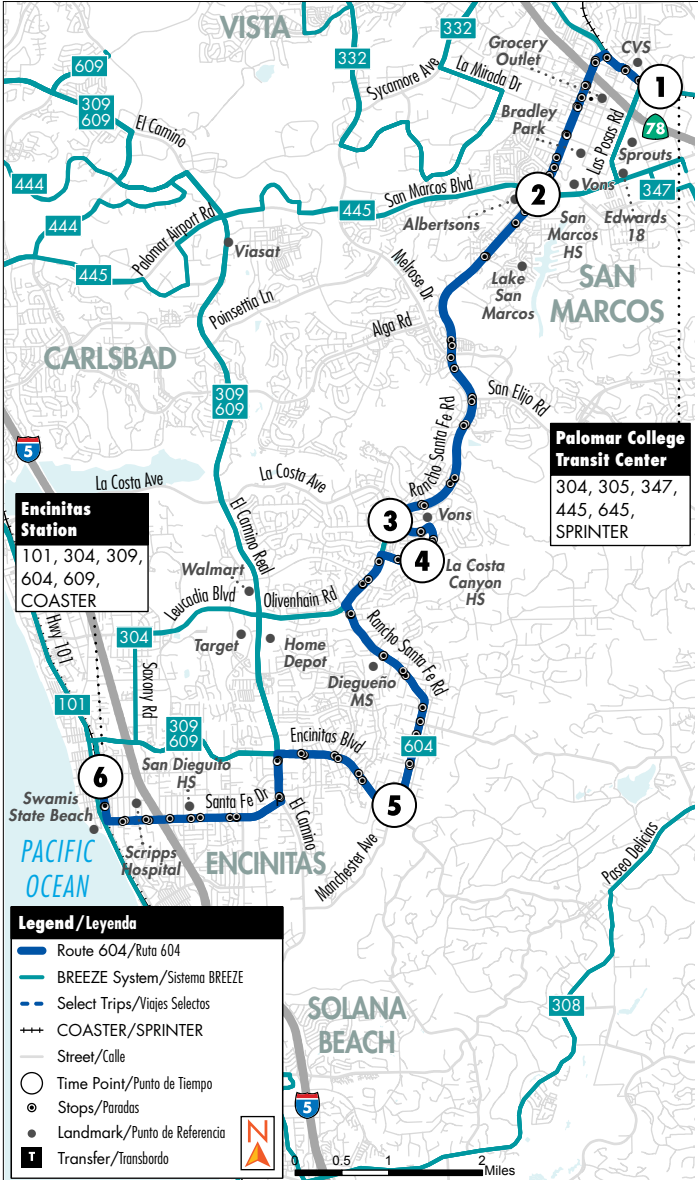

604

Encinitas to San Marcos via Rancho Santa Fe Rd.

Encinitas a San Marcos via Rancho Santa Fe Rd.

M-F

L-V

Destinations/Destinos

- Palomar College
- La Costa Canyon High School
- San Marcos High School

- Scripps Memorial Hospital
- Encinitas City Hall
- San Dieguito Academy

See pg. 6 for Holiday schedules/Ver pág. 276 para obtener los horarios de días festivos

Monday - Friday Westbound to Encinitas <i>Lunes a Viernes • Dirección hacia el oeste a Encinitas</i>					
Palomar College Transit Center	Rancho Santa Fe Rd. & San Marcos Bl.	Rancho Santa Fe Rd. & La Costa Ave.	La Costa Canyon High School	Rancho Santa Fe Rd. & Encinitas Bl.	Encinitas Station
1	2	3	4	5	6
*6:53	*7:08	*7:21	*7:24	*7:41	*8:05 _a
3:17	3:32	3:45	3:50	4:05	4:32_p
*5:23	*5:35	*5:45	–	*5:56	*6:16

Monday - Friday Eastbound to San Marcos <i>Lunes a Viernes • Dirección hacia el este a San Marcos</i>					
Encinitas Station	Rancho Santa Fe Rd. & Encinitas Bl.	La Costa Canyon High School	Rancho Santa Fe Rd. & La Costa Ave.	Rancho Santa Fe Rd. & San Marcos Bl.	Palomar College Transit Center
6	5	4	3	2	1
7:33	7:51	8:10	8:12	8:24	8:32 _a
*2:22	*2:40	*2:54	*2:56	*3:13	*3:27_p

Trip only operates when La Costa Canyon High School is open for in-person learning and is subject to change based on bell times. NCTD will update trip planning applications and GoNCTD.com if this service changes.