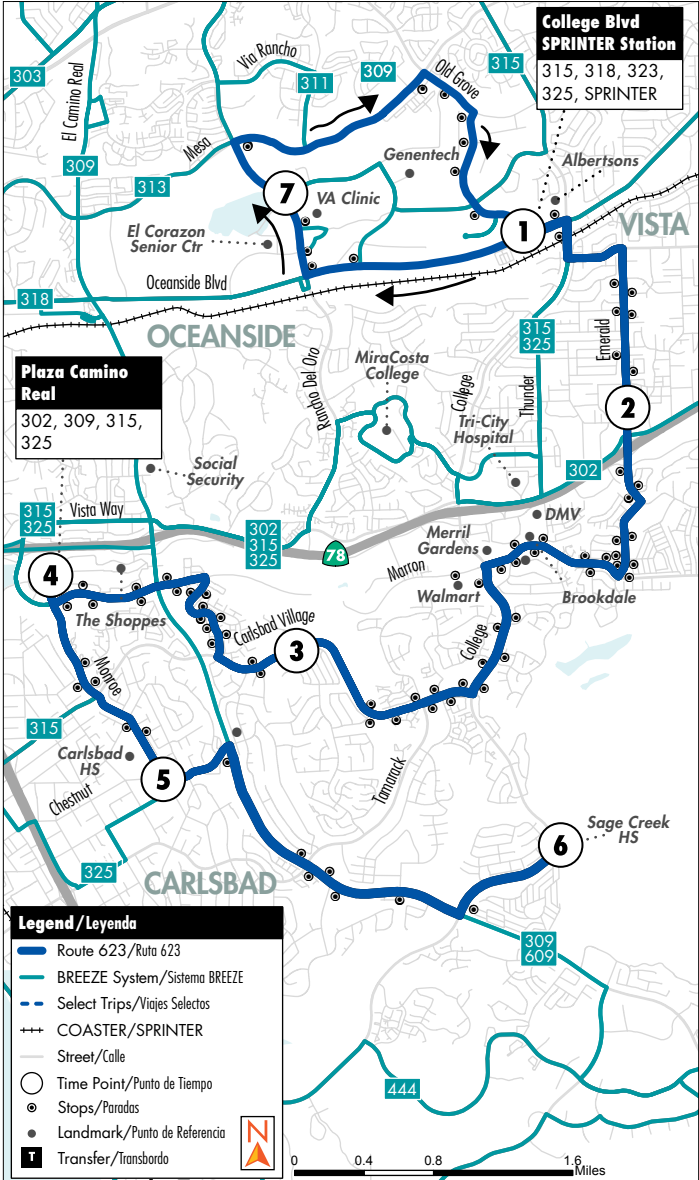

623

College Blvd. SPRINTER Station to Sage Creek High School

College Blvd. SPRINTER Station a Sage Creek High School

M-F
L-V

Destinations/Destinos

- Plaza Camino Real
- Quarry Creek (Walmart)
- The Shoppes at Carlsbad
- Carlsbad High School
- Sage Creek High School
- DMV
- Salvation Army
- Vista Community Clinic
- Valley Middle School
- VA Clinic

See pg. 6 for Holiday schedules/Ver pág. 276 para obtener los horarios de días festivos

Monday - Friday Southbound to Sage Creek High School <i>Lunes a Viernes • Dirección hacia el sur a Sage Creek High School</i>					
#Oceanside Bl & Avenida Del Oro	Emerald Dr. & West Dr.	Carlsbad Village Dr. & Santa Clara Way	Plaza Camino Real Transit Center	Chestnut Ave. & Monroe St. (Carlsbad HS)	Cannon Rd. & College Blvd. (Sage Creek HS)
1	2	3	4	5	6
*7:15	*7:21	*7:36	*7:52	*8:04	*8:15a

Monday - Friday Northbound to College Blvd. SPRINTER Station <i>Lunes a Viernes • Dirección hacia el norte a College Blvd. Estación de SPRINTER</i>							
Cannon Rd. & College Blvd. (Sage Creek HS)	Chestnut Ave. & Monroe St. (Carlsbad HS)	Plaza Camino Real Transit Center	Carlsbad Village Dr. & Santa Clara Way	Emerald Dr. & West Dr.	#Oceanside Bl & Avenida Del Oro Westbound	Rancho Del Oro Dr. & Ocean Ranch Blvd.	Oceanside Bl & Avenida Del Oro Eastbound
6	5	4	3	2	1	7	1
*1:26	*1:35	*1:43	*1:50	*2:07	*2:15	*2:18	*2:30p
**2:45	**2:56	**3:04	**3:11	**3:28	**3:39	**3:42	**3:54
***3:45	***3:56	***4:04	***4:11	***4:28	***4:40	***4:43	***4:56

- * Operates Monday only.
Opera solamente los Lunes.
- ** Operates Wednesday only.
Opera solamente los Miércoles.
- *** Operates Monday, Tuesday, Thursday, and Friday.
Opera Lunes, Martes, Jueves y Viernes.