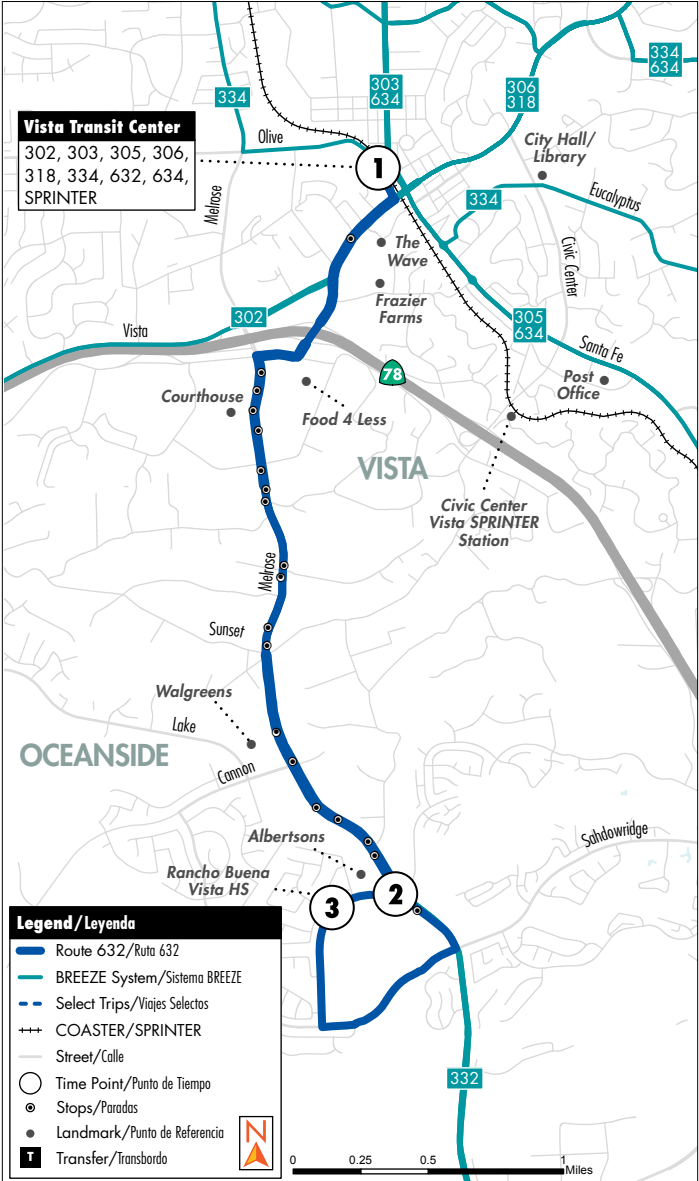

632

Vista Transit Center to Rancho Buena Vista High School

Vista Transit Center a Rancho Buena Vista High School

M-F
L-V

Destinations/Destinos

- Rancho Buena Vista High School
- Madison Middle School
- Vista Courthouse

632

Vista Transit Center to Rancho Buena Vista High School

Vista Transit Center a Rancho Buena Vista High School

See pg. 6 for Holiday schedules/Ver pág. 276 para obtener los horarios de días festivos

Monday - Friday Eastbound to Rancho Buena Vista High School <i>Lunes a Viernes • Dirección hacia el este a Rancho Buena Vista High School</i>		
Vista Transit Center	Melrose Dr. & Longhorn Dr.	Rancho Buena Vista High School
1	2	3
7:50	8:10	8:20a

Monday - Friday Westbound to Vista <i>Lunes a Viernes • Dirección hacia el oeste a Vista</i>		
Rancho Buena Vista High School	Melrose Dr. & Longhorn Dr.	Vista Transit Center
3	2	1
3:40	3:40	4:05p

Trips will operate when NCTD runs weekday service. NCTD will update trip planning applications and GoNCTD.com if this service changes.