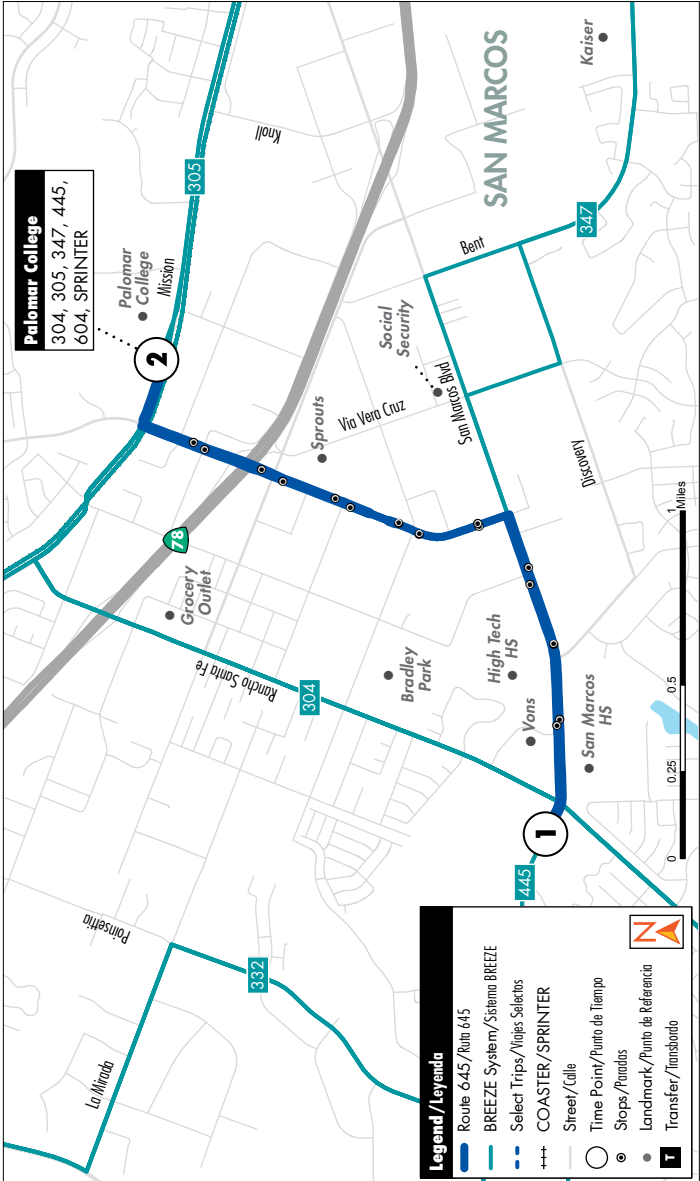

645

Palomar College to San Marcos High School

Palomar College a San Marcos High School

M-F

L-V

Destinations/Destinos

- Palomar College
- San Marcos High School

- High Tech High School – North County

- Edwards Cinemas

See pg. 6 for Holiday schedules/Ver pág. 276 para obtener los horarios de días festivos

Monday - Friday Westbound to San Marcos High School <i>Lunes a Viernes • Dirección hacia el oeste a San Marcos High School</i>	
Palomar College Transit Center	San Marcos Blvd. & Rancho Santa Fe Rd.
1	2
*7:50	*8:10a
**8:33	**8:53

Monday - Friday Eastbound to Palomar College <i>Lunes a Viernes • Dirección hacia el este a Palomar College</i>	
San Marcos Blvd. & Rancho Santa Fe Rd.	Palomar College Transit Center
2	1
3:30	3:50p

Trips will operate when NCTD runs weekday service. NCTD will update trip planning applications and GoNCTD.com if this service changes.