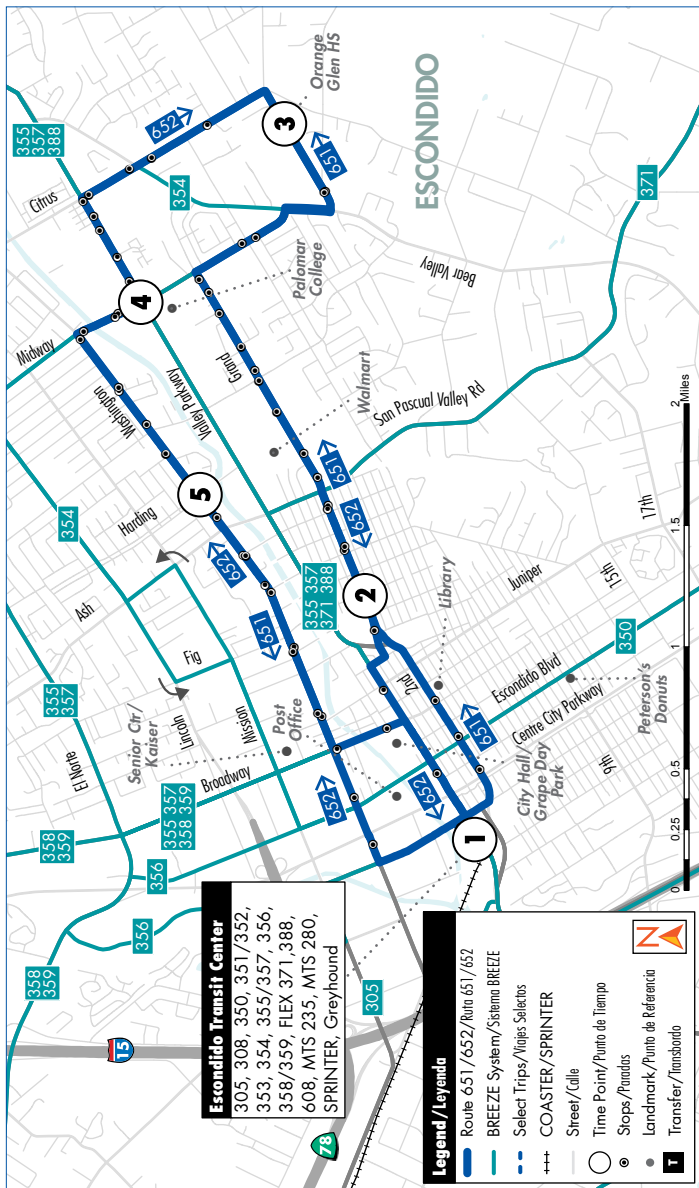

651/652

Escondido Transit Center to Orange Glen High School

Escondido Transit Center a Orange Glen High School

M-F
L-V

Destinations/Destinos

- Palomar College Escondido Branch
- Hidden Valley Middle School

- Orange Glen High School
- Escondido Civic Center
- North County Inland Career Center